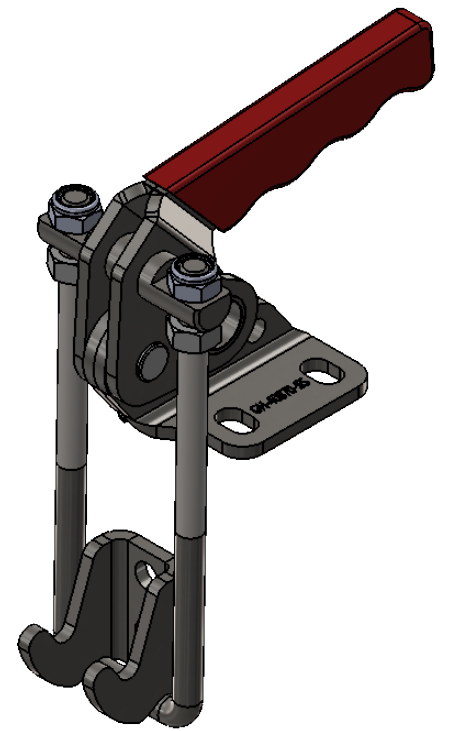

Part No:	GH-40870-VSS
Holding Capacity:	700Kg
Weight:	0.66Kg
Latch Plate Supplied:	GH-40870-LPSS

Unit:mm
Scale: 1:2

Good Hand UK Ltd	
TITLE:	
DWG NO.	GH-40870-VSS(vertical position) A4