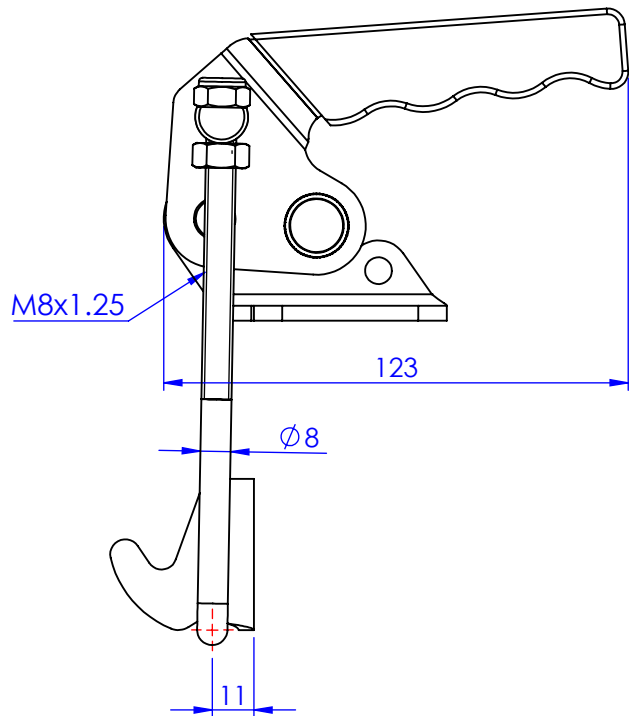

Part No:	GH-40870-VSS
Holding Capacity:	700Kg
Weight:	0.66Kg
Latch Plate Supplied:	GH-40870-LPSS

Unit:mm
Scale: 1:2

Good Hand UK Ltd	
TITLE:	
DWG NO.	GH-40870-VSS(vertical position) A4