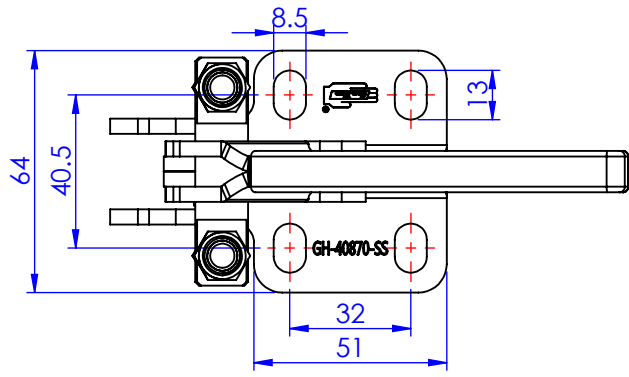

Part No:	GH-40870-VSS
Holding Capacity:	700Kg
Weight:	0.66Kg
Latch Plate Supplied:	GH-40870-LPSS

Unit:mm
Scale: 1:2

Good Hand UK Ltd	
TITLE:	
DWG NO.	GH-40870-VSS(vertical position) A4