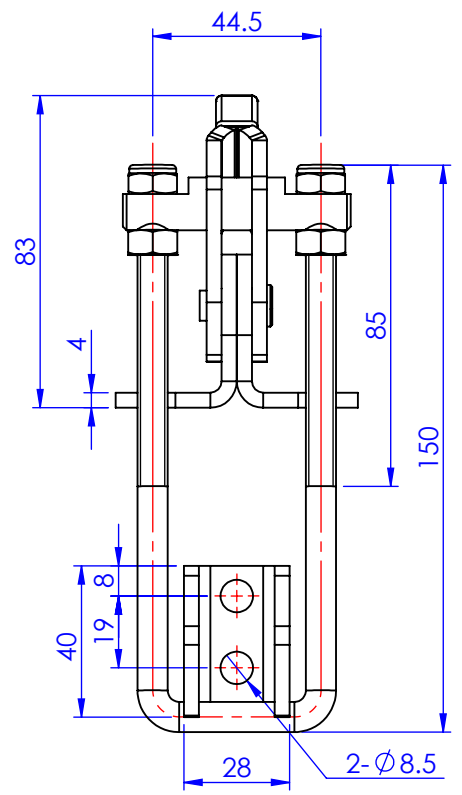

Part No:	GH-40870-VSS
Holding Capacity:	700Kg
Weight:	0.66Kg
Latch Plate Supplied:	GH-40870-LPSS

Unit:mm
Scale: 1:2

Good Hand UK Ltd	
TITLE:	
DWG NO.	GH-40870-VSS(vertical position) A4